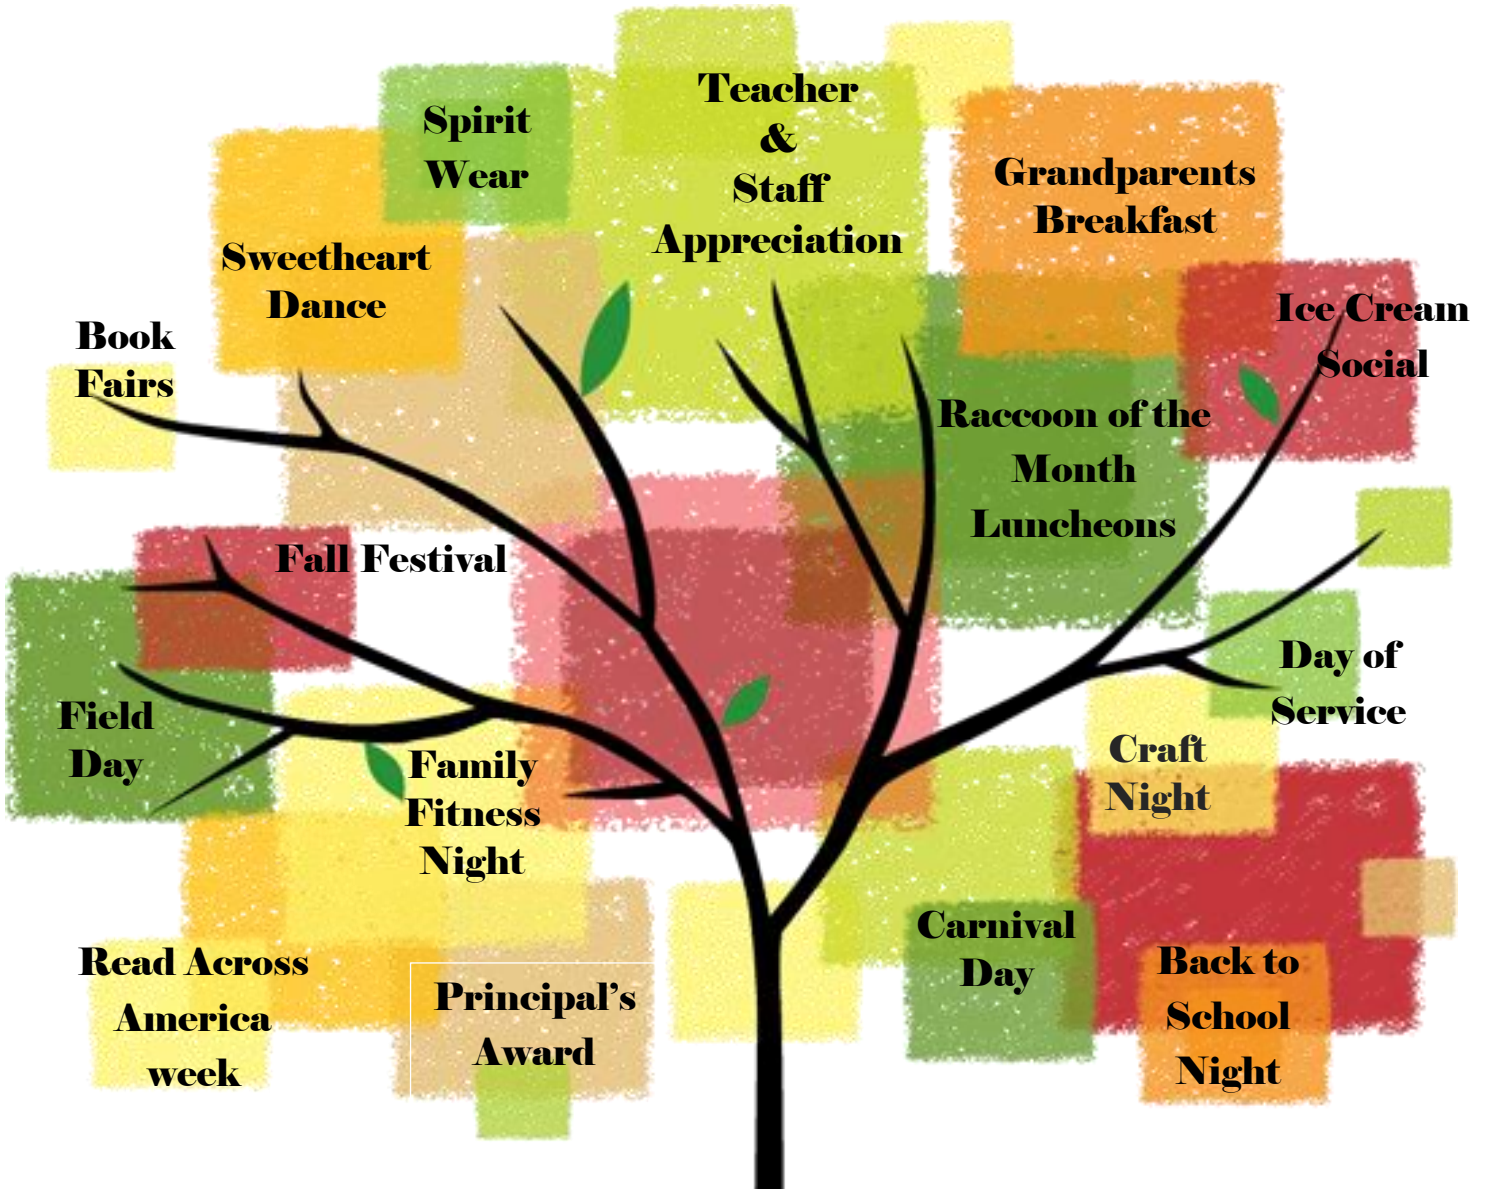

# What does Emmons PTO Support?

**STUDENT LEARNING AND FUN!**

*Want to find out how you can help? Email us at [emmonspto@pemb.org](mailto:emmonspto@pemb.org) or head to our Facebook page: Emmons Elementary PTO and help us help our school!*